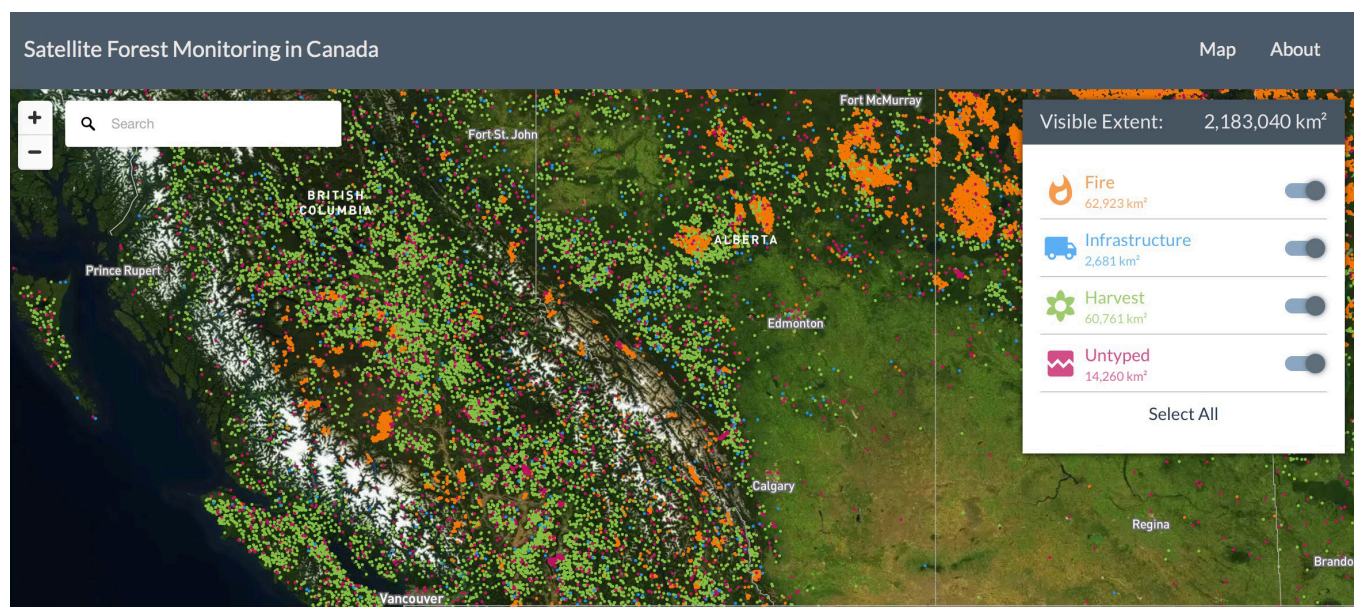

Satellite Forest Monitoring in Canada - forests.foundryspatial.com